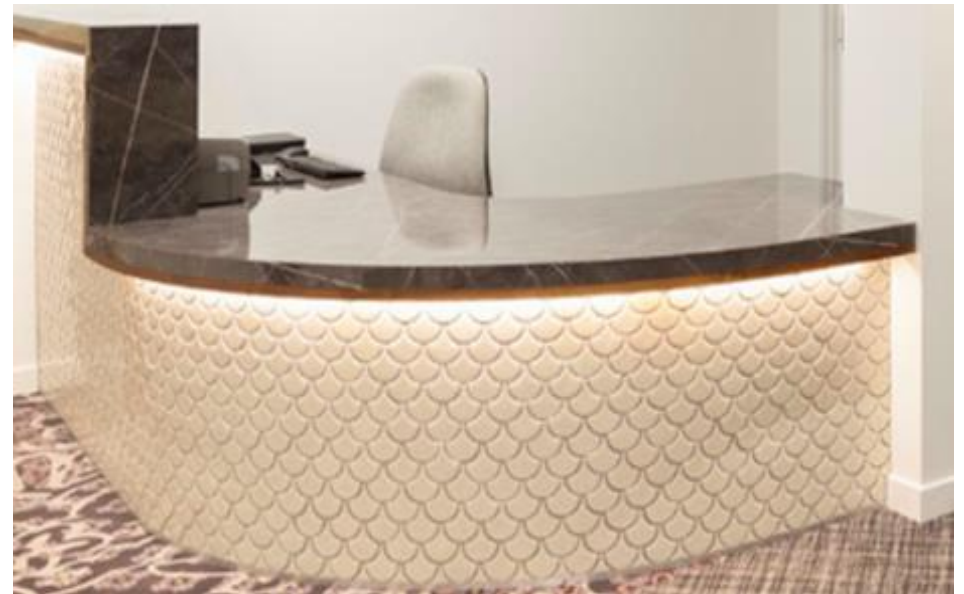

HACIENDA HAND - GLAZED FISHSCALE TILES

Colour and shade variation are inherent qualities in all fired ceramic products.

Dark Blue

Milky White

Natural White

Peacock

The Middle Earth Tile Company Ltd
194 Great North Road, Grey Lynn,
Auckland, New Zealand