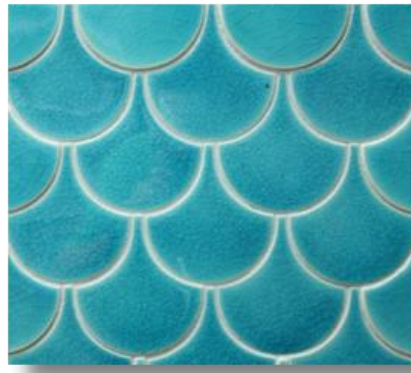

Turquoise Blue