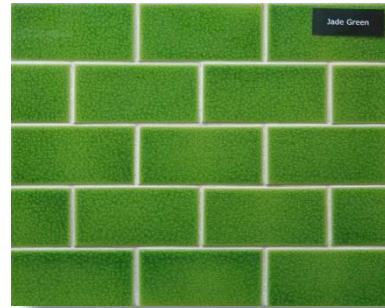

Middle Earth Crystal tiles offer a special tiled surface with the tiles having a unique crackle finish. This creates a sparkling finish for a beautiful tiled surface. The following are the current Middle Earth Crystal colours and rectangular sizes.

Aquamarine 150x75mm

Celedon 150x75mm

Classic Green 150x75mm

Diamond 150x75mm

MIDDLE EARTH TILES

HAND-GLAZED CRYSTAL RECTANGULAR TILES

Grey 150x75mm

Jade Green 150x75mm

Lime Green 150x75mm

Pacific Blue 150x75mm

Pandora Forrest 150x75mm

Peridot 150x75mm

Silky Grey 150x75mm

White Leather 150x75mm

TILE SIZE 150x75x10mm

TILES PER SQUARE
METRE