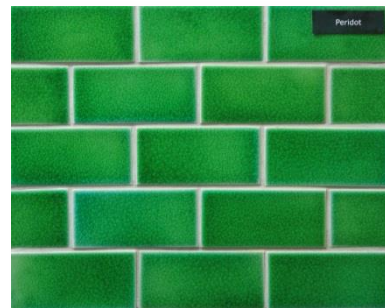

Middle Earth Crystal tiles offer a special tiled surface with the tiles having a unique crackle finish. This creates a sparkling finish for a beautiful tiled surface. The following are the current Middle Earth Crystal colours and rectangular sizes.

Aquamarine 150x75mm

Celedon 150x75mm

Classic Green 150x75mm

Diamond 150x75mm

MIDDLE EARTH TILES

HAND-GLAZED CRYSTAL RECTANGULAR TILES

Grey 150x75mm

Jade Green 150x75mm

Lime Green 150x75mm

Pacific Blue 150x75mm

Pandora Forrest 150x75mm

Peridot 150x75mm

Silky Grey 150x75mm

White Leather 150x75mm

TILE SIZE 150x75x10mm

TILES PER SQUARE
METRE