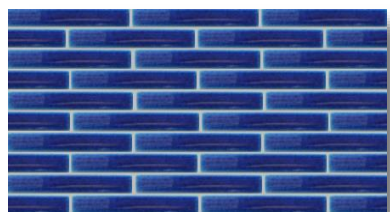

Middle Earth Crystal tiles offer a special tiled surface with the tiles having a unique crackle finish. This creates a sparkling finish for a beautiful tiled surface. The following are the current Middle Earth Crystal colours and rectangular sizes.

Lime Green 150x75mm

Pacific Blue 150x75mm

Pandora Forrest 150x75mm

Peridot 150x75mm

Silky Grey 150x75mm

White Leather 150x75mm

TILE SIZE 150x75x10mm

TILES PER SQUARE
METRE

80 tiles per square metre

HAND-GLAZED CRYSTAL RECTANGULAR TILES

TILE SIZE 230x75x10mm

Pacific Blue 230x75mm

White Leather 230x75mm

TILES PER SQUARE METRE

54 tiles per square metre

Aundamun Blue 150x25mm

Ivory 150x25mm

Jade Green 150x25mm

Peridot 150x25mm

TILE SIZE 230x75x10mm

Silky Grey 150x25mm

Pacific Blue 150x25mm

TILES PER SQUARE METRE

180 tiles per square metre