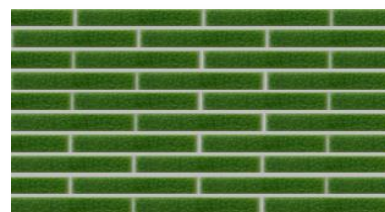

Lime Green 150x75mm

Pacific Blue 150x75mm

Pandora Forrest 150x75mm

Peridot 150x75mm

Silky Grey 150x75mm

White Leather 150x75mm

TILE SIZE 150x75x10mm

TILES PER SQUARE
METRE

80 tiles per square metre

HAND-GLAZED CRYSTAL RECTANGULAR TILES

TILE SIZE 230x75x10mm

Pacific Blue 230x75mm

White Leather 230x75mm

TILES PER SQUARE METRE

54 tiles per square metre

Aundamun Blue 150x25mm

Ivory 150x25mm

Jade Green 150x25mm

Peridot 150x25mm

TILE SIZE 230x75x10mm

Silky Grey 150x25mm

Pacific Blue 150x25mm

TILES PER SQUARE METRE

180 tiles per square metre