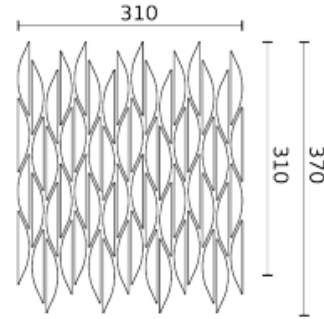

IRIS WINGS MOSAICS

PRODUCT INFORMATION

Wings Mosaic Formats

PATTERN: A

Dimension: 310x334x7 mm.

Pieces/mesh: 64 pcs

Mosaic Sheets per m²:

1.04 sheets

PATTERN: R

Dimension: 310x360x7 mm.

Pieces/mesh: 64 pcs.

Mosaic Sheets per m²:

1.04 sheets

PATTERN: C

Dimension: 310x370x7 mm.

Pieces/mesh: 64 pcs

Mosaic Sheets per m²:

1.04 sheets

PATTERN: P

Dimension: 305x380x7 mm.

Pieces/mesh: 64 pcs.

Mosaic Sheets per m²:

1.04 sheets

PATTERN: S