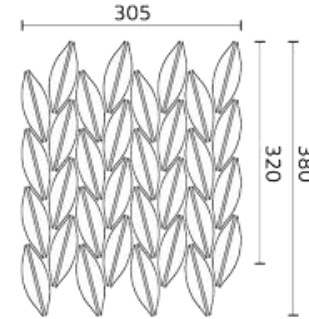

IRIS WINGS MOSAICS

PRODUCT INFORMATION

Wings Mosaic Formats

PATTERN: A

Dimension: 310x334x7 mm.

Pieces/mesh: 64 pcs

Mosaic Sheets per m²:

1.04 sheets

PATTERN: R

Dimension: 310x360x7 mm.

Pieces/mesh: 64 pcs.

Mosaic Sheets per m²:

1.04 sheets

PATTERN: C

Dimension: 310x370x7 mm.

Pieces/mesh: 64 pcs

Mosaic Sheets per m²:

1.04 sheets

PATTERN: P

Dimension: 305x380x7 mm.

Pieces/mesh: 64 pcs.

Mosaic Sheets per m²:

1.04 sheets

PATTERN: S

Dimension: 292x385x7 mm.

Pieces/mesh: 60 pcs

Mosaic Sheets per m²:

1.1 sheets

Wings Mosaic Colours

Pantone Warm Grey 1

Pantone Warm Grey 2

Pantone Warm Grey 3