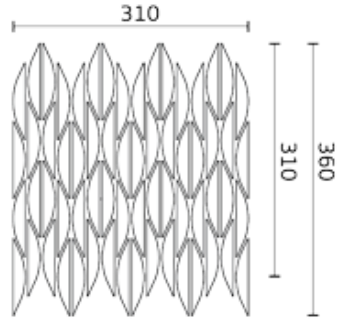

IRIS WINGS MOSAICS

PRODUCT INFORMATION

Wings Mosaic Formats

PATTERN: A

Dimension: 310x334x7 mm.

Pieces/mesh: 64 pcs

Mosaic Sheets per m²:

1.04 sheets

PATTERN: R

Dimension: 310x360x7 mm.

Pieces/mesh: 64 pcs.

Mosaic Sheets per m²:

1.04 sheets

PATTERN: C

Dimension: 310x370x7 mm.

Pieces/mesh: 64 pcs

Mosaic Sheets per m²:

1.04 sheets

PATTERN: P

Dimension: 305x380x7 mm.

Pieces/mesh: 64 pcs.

Mosaic Sheets per m²:

1.04 sheets

PATTERN: S