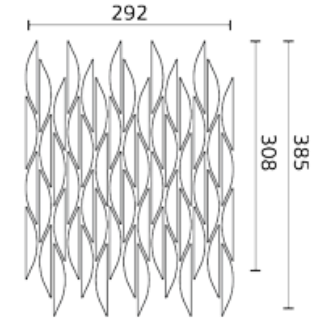

IRIS WINGS MOSAICS

PRODUCT INFORMATION

Wings Mosaic Formats

PATTERN: A

Dimension: 310x334x7 mm.

Pieces/mesh: 64 pcs

Mosaic Sheets per m²:

1.04 sheets

PATTERN: R

Dimension: 310x360x7 mm.

Pieces/mesh: 64 pcs.

Mosaic Sheets per m²:

1.04 sheets

PATTERN: C

Dimension: 310x370x7 mm.

Pieces/mesh: 64 pcs

Mosaic Sheets per m²:

1.04 sheets

PATTERN: P

Dimension: 305x380x7 mm.

Pieces/mesh: 64 pcs.

Mosaic Sheets per m²:

1.04 sheets

PATTERN: S

Dimension: 292x385x7 mm.

Pieces/mesh: 60 pcs

Mosaic Sheets per m²:

1.1 sheets

Wings Mosaic Colours

Pantone Warm Grey 1

Pantone Warm Grey 2

Pantone Warm Grey 3