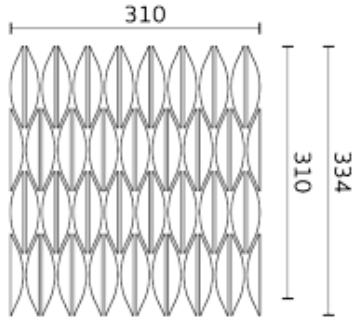

IRIS WINGS MOSAICS

PRODUCT INFORMATION

Wings Mosaic Formats

PATTERN: A

Dimension: 310x334x7 mm.

Pieces/mesh: 64 pcs

Mosaic Sheets per m²:

1.04 sheets

PATTERN: R

Dimension: 310x360x7 mm.

Pieces/mesh: 64 pcs.

Mosaic Sheets per m²:

1.04 sheets

PATTERN: C

Dimension: 310x370x7 mm.

Pieces/mesh: 64 pcs

Mosaic Sheets per m²:

1.04 sheets

PATTERN: P

Dimension: 305x380x7 mm.

Pieces/mesh: 64 pcs.

Mosaic Sheets per m²:

1.04 sheets

PATTERN: S