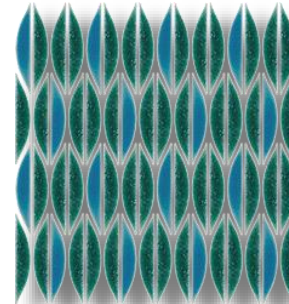

The Moon

Python

Silver

Flower

Mirror

Chromium

Wings WA-01-1

Wings WA-02-1